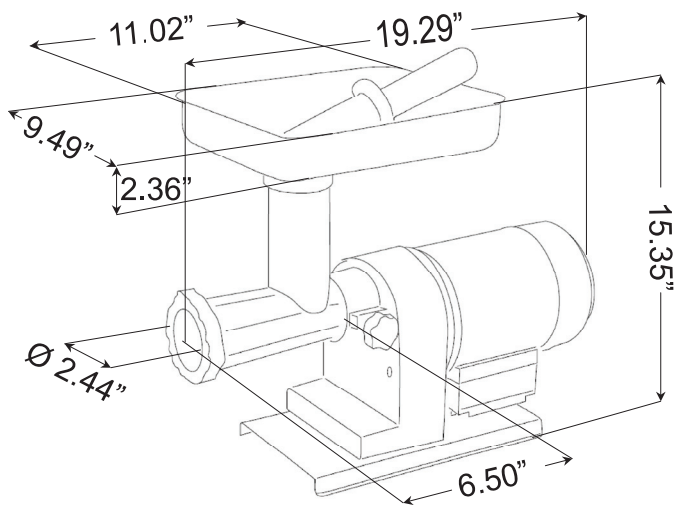

SERVING THE FOOD INDUSTRY SINCE 1951

No.12 Moderate-duty EL Meat Grinder

Item: 41419
Model: MG-IT-0012

This grinder offers quality at an economical price. It comes with 3/16 plate and a knife. Ideal for home use.

Item may not be exactly as shown

TECHNICAL SPECIFICATION

ITEM NUMBER	41419
MODEL	MG-IT-0012
HP	0.6
MOTOR SIZE	440 Watts
RPM	100
ELECTRICAL	110V/60/1
WEIGHT	27 lbs./ 12 kg
PACKAGING WEIGHT	29 lbs./ 13 kg
DIMENSION (DWH)	19.29" x 9.49" x 15.35" / 49 x 24 x 39 cm
PACKAGING DIMENSION	26" x 20" x 20" / 66 x 51 x 51 cm